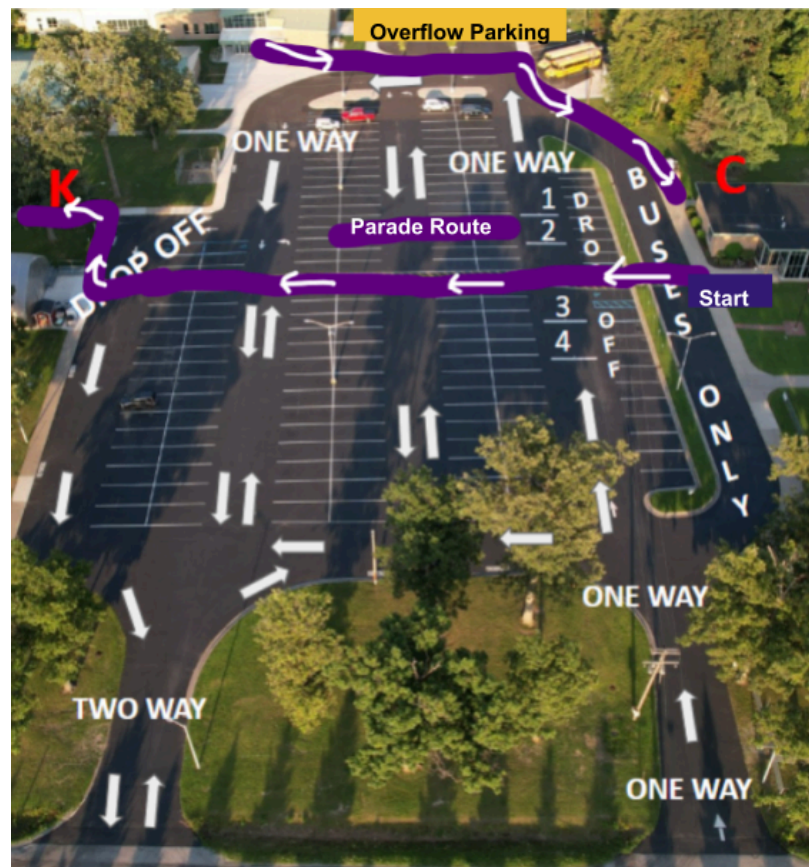

Costume Guidelines:

- Students are not to wear costumes to school on Halloween. They will be able to change for their classroom parties/parade.
- No masks
- No weapon props
- No fake blood